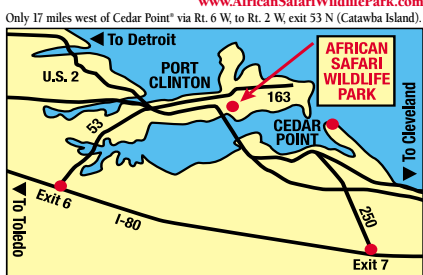

- From DETROIT, take I-75 S, to I-280 E, to Route 2 E, or Ohio Turnpike exit 91, 53 N (Catawba Island).
- From CLEVELAND, either take Route 2 W, to Port Clinton, or take the Ohio Turnpike to exit 110, take Route 4 N, to Route 2 W, to exit 53 N (Catawba Island).
- From TOLEDO, take Route 2 E, or the Ohio Turnpike exit 91 to Port Clinton, and follow signs.
- From 53 N, turn right at the first light (State Road), travel 1/2 mile to Lightner Road and make a left.

— HOURS —

The drive-thru safari is open Good Friday through the last Sunday in October. Safari Junction (which features animal rides, shows and exhibits) is open from Memorial Day through Labor Day. Schedule subject to change without notice.

— GROUP DISCOUNTS AVAILABLE —

Contact our sales office at (419) 732-3606 in Ohio or (800) 521-2660 in Michigan Operated by Animal Management Services Ohio, Inc.

$2.00 OFF Adult Ticket
$1.00 OFF Child Ticket
With coupon. Not valid with any other offer. #P05

Valuable Coupon Enclosed

Only 17 miles west of Cedar Point via Rt. 6 W, to Rt. 2 W, exit 53 N (Catawba Island).

Great Times Coming Your Way!